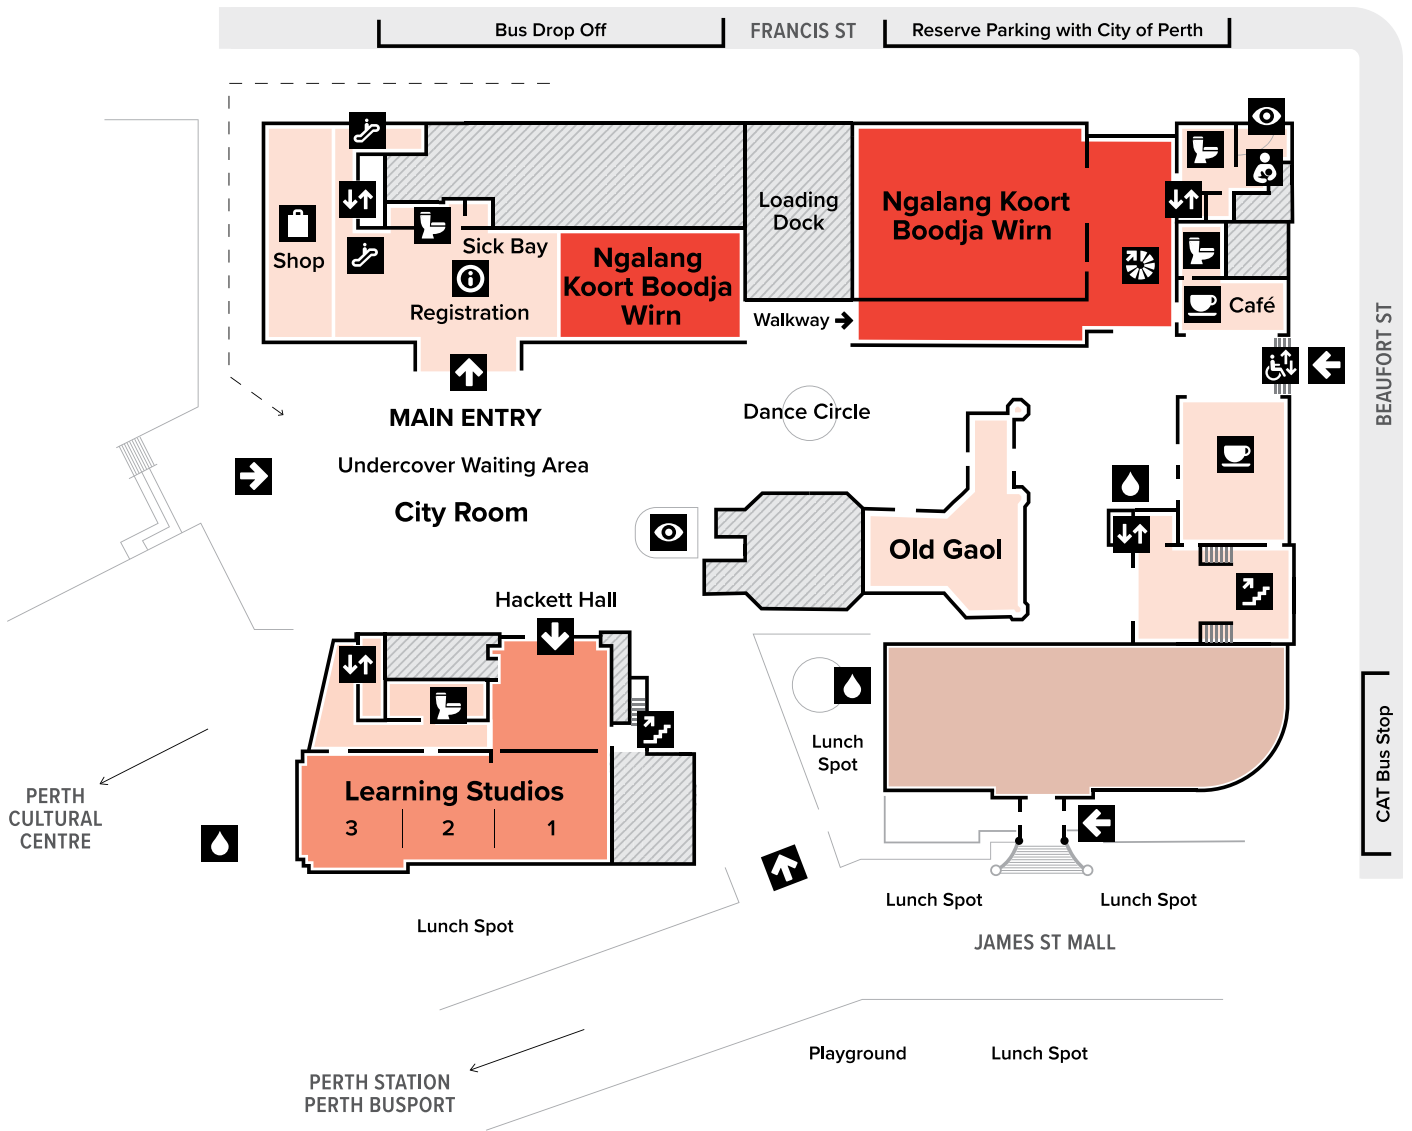

SCHOOL EXCURSION MAP

GROUND FLOOR
WA MUSEUM BOOLA BARDIP

KEY

No Access Area	Drink Fountain
Viewing Point	Restrooms
Lift	
Stairs	