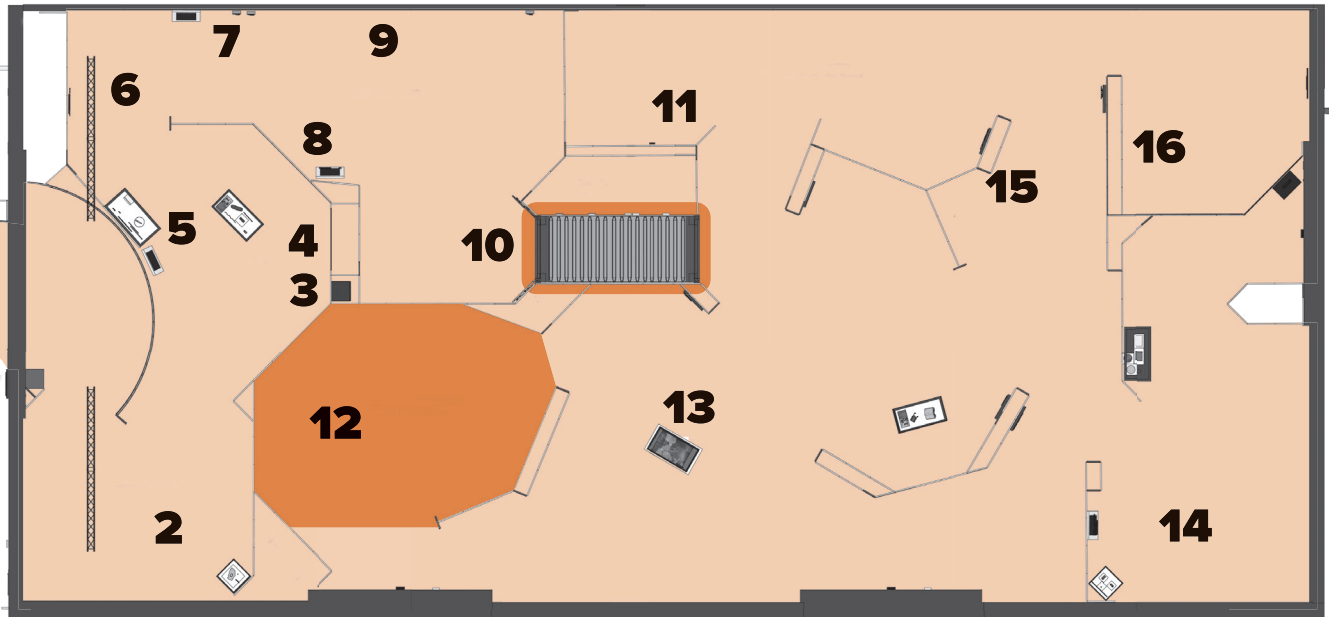

EXHIBITION SENSORY GUIDE

Low stimulation

High stimulation

- 1.** Lighthouse artwork – slow flashing lights.
- 2.** Large screen, documentary video on loop, low volume (duration 6:24 minutes).
- 3.** Small screen, newsreel footage on loop, no sound (duration 44 seconds).
- 4.** Large projection, newsreel footage on loop, no sound (duration 22 seconds).
- 5.** Interactive screen, no sound.
- 6.** Small screen, documentary video on loop, medium volume (duration 3 minutes).
- 7.** Interactive screen, no sound.
- 8.** Interactive screen, no sound.
- 9.** Series of audio stations with individual headphones.
- 10.** Shipping container walkway, enclosed space with low ceiling, low light, surround sound (voices, bird noise), large screens, medium-loud volume.
- 11.** Medium screen, documentary video on loop, medium volume (duration 4 minutes).
- 12.** Large screen, documentary video on loop, medium-loud volume (duration 8 minutes).
- 13.** Interactive puzzle.
- 14.** Large screen, 4 videos on loop, medium volume (total duration 14:30 minutes).
- 15.** Small screen, documentary video on loop, audio on headphones (duration 3 minutes).
- 16.** Medium screen, documentary style video on loop, medium volume (total duration 14 minutes).